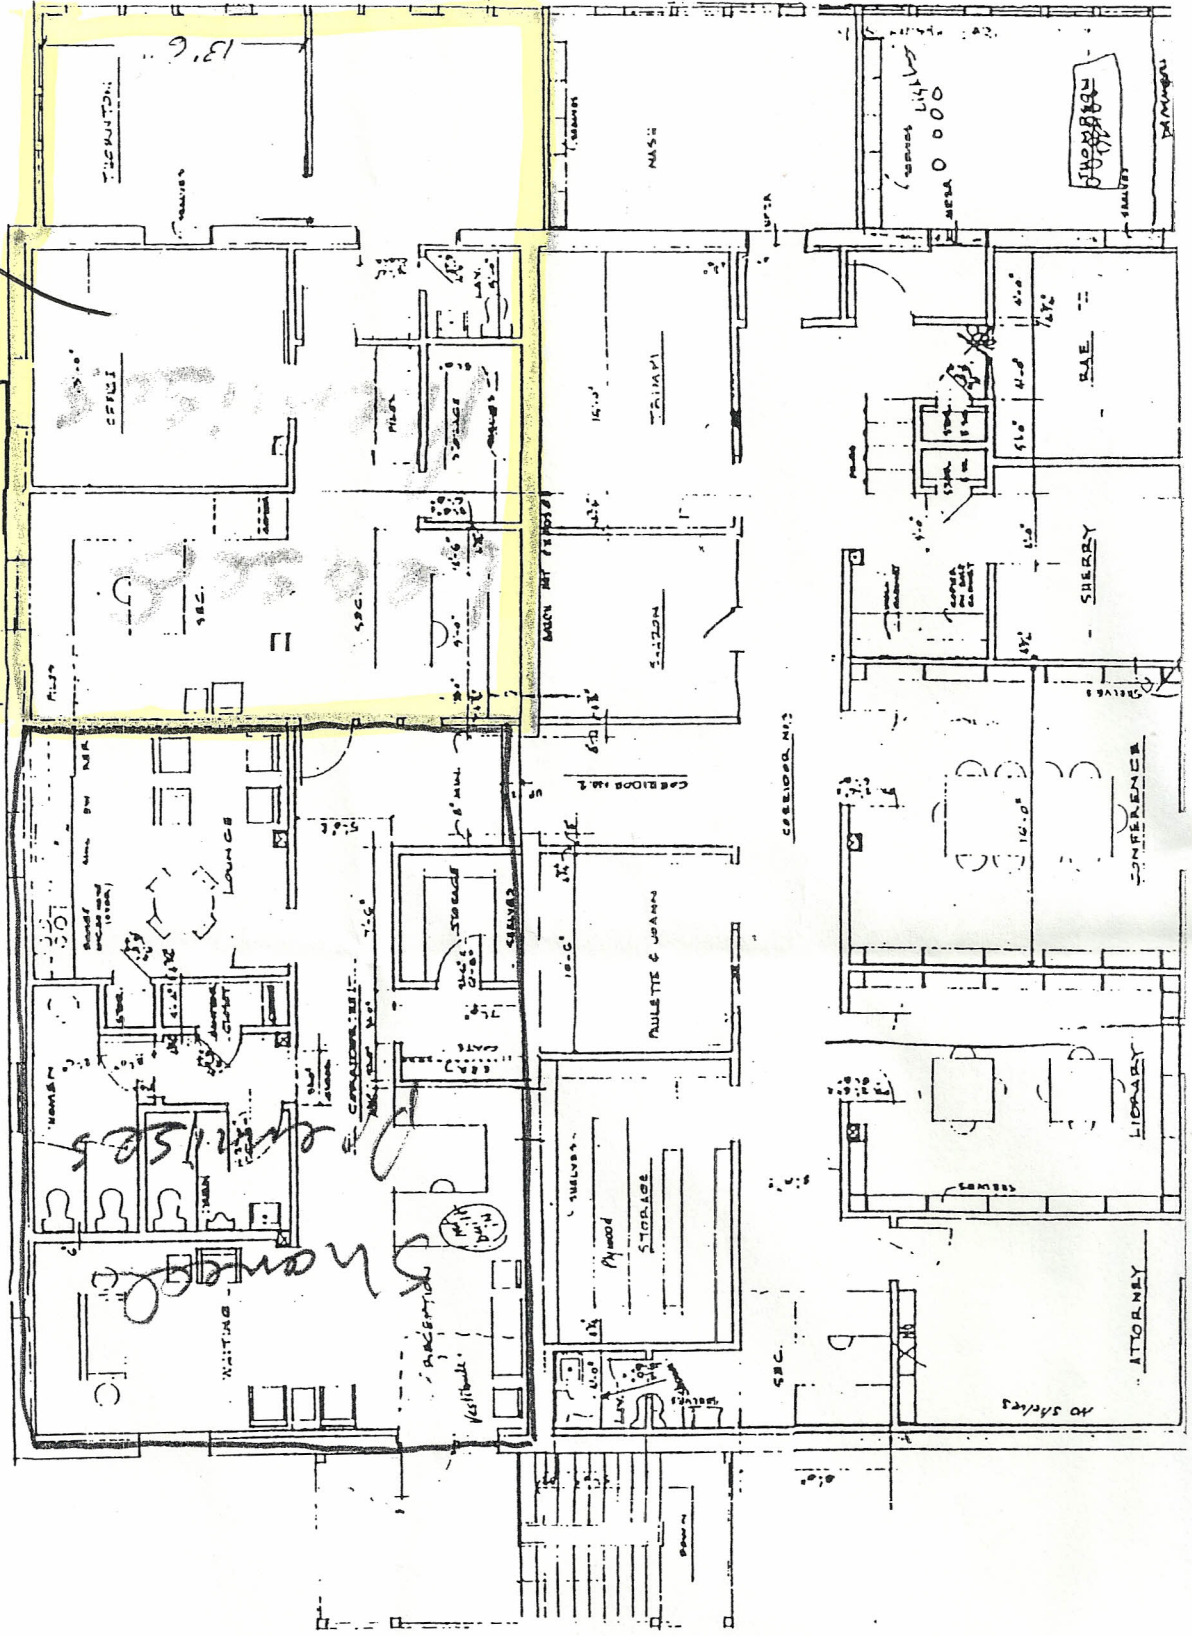

1064 ft.
1,591 sq. ft.

NOTES:
- ALL TRIGGERS, IMPACT, TELEPHONE BOOKS
- ALL PARTITIONS TO BE 5/8" STILES w/ 1/2" INSULATION

Handwritten notes:
Shower
Shower
Shower

EXHIBIT "A"